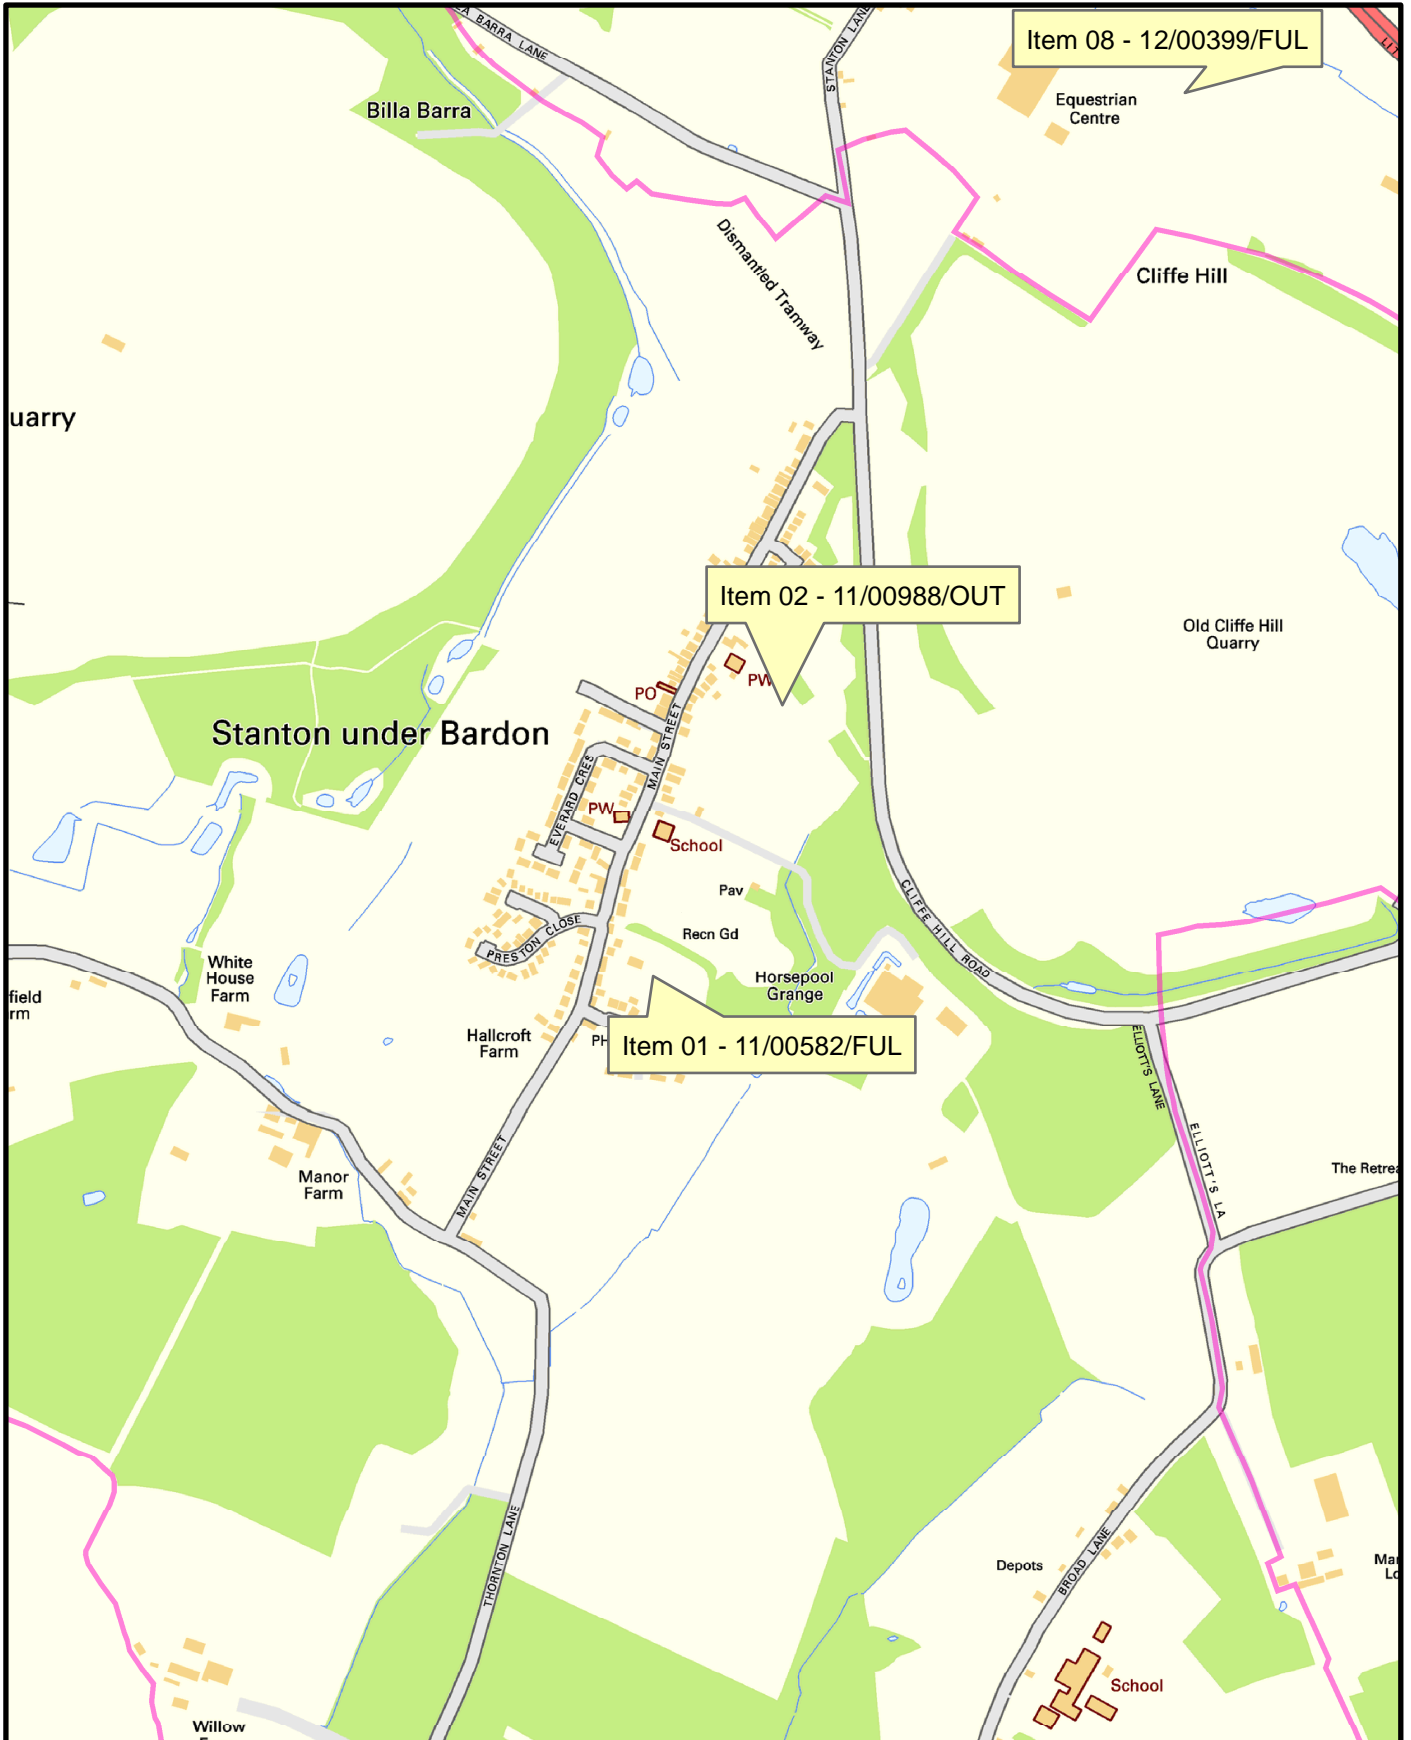

Location of planning applications

2

Legend

 Parish Boundary

This map is based upon Ordnance Survey material with the permission of Ordnance Survey on behalf of the Controller of Her Majesty's Stationery Office © Crown copyright. Unauthorised reproduction infringes crown copyright and may lead to prosecution or civil proceedings. Hinckley & Bosworth Borough Council LA100018489 Published 2010